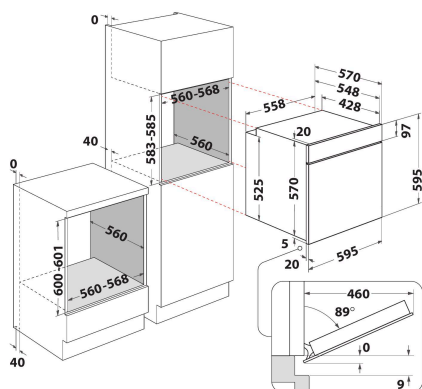

KFW 3841 JH IX UK

12NC: F102662

GTIN (EAN) code: 8050147026625

Indesit
Life proof.

MAIN FEATURES

Product group	Oven
Commercial code	KFW 3841 JH IX UK
Main colour of product	Inox
Construction type	Built-in
Type of control	Electronic
Type of control settings	-
Are any hobs controls integrated?	No
Which kind of hobs can be controlled?	-
Automatic programmes	Yes
Current (A)	13
Voltage (V)	230-240
Frequency (Hz)	50/60
Length of Electrical Supply Cord (cm)	100
Plug type	UK
Depth with open door 90 degree (mm)	-
Height of the product	595
Width of the product	595
Depth of the product	551
Minimum niche height	0
Minimum niche width	0
Niche depth	0
Net weight (kg)	27.1
Usable volume (of cavity)	71
Integrated Cleaning system	Hydrolytic
Grids of the cavity	2
Trays	1

TECHNICAL FEATURES

Timer	-
Time control	Electronic
Time-setting options	Stop
Safety device	-
Interior light	Yes
Number of interior lights of the cavity	1
Position of interior lights of the cavity	Front left
Oven guides of the cavity	Grids
Probe of the cavity	No