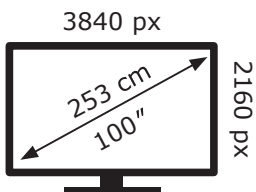

# ENERG

LG Electronics

100QNED87B6

**159** kWh/1000h

ABCDEF**G**

**404** kWh/1000h