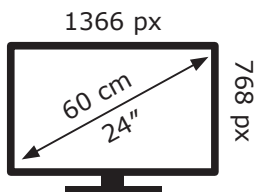

ENERGY

LG Electronics

24TQ510S

18 kWh/1000h

ENERG

LG Electronics

24TQ510S

18 kWh/1000h