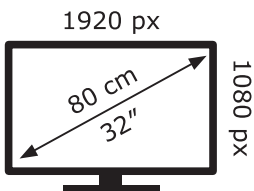

ENERGY

LG Electronics

32LQ63006LA

27 kWh/1000h

ABCDEF**G**

40 kWh/1000h

ENERG ⚡

LG Electronics