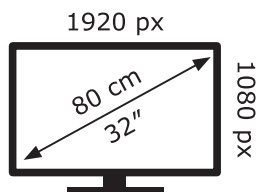

27 kWh/1000h

ABCDEF**G**

HDR

40 kWh/1000h