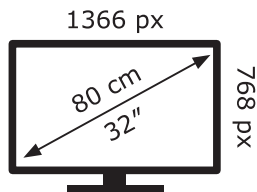

LG Electronics

32LQ630B6LA

26 kWh/1000h

ABCDEF**G**

37 kWh/1000h

2019/2013