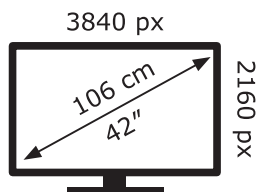

42LX1Q6LA

52 kWh/1000h

ABCDEF**G**

HDR

94 kWh/1000h

2019/2013