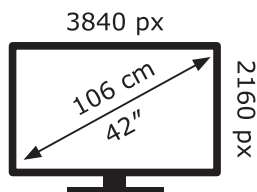

LG Electronics

42LX1Q6LA

52 kWh/1000h

ABCDEF**G**

94 kWh/1000h

2019/2013

ENERG ⚡

LG Electronics