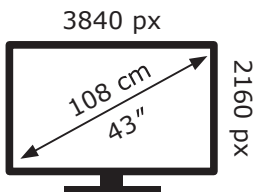

# ENERGY

LG Electronics

43NU900B6LA

**54** kWh/1000h

ABCDEF**G**

**77** kWh/1000h