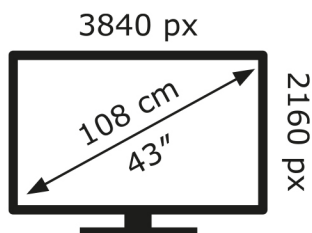

LG Electronics

43QNED80T6A

**54** kWh/1000h

ABCDEF**G**

**91** kWh/1000h

2019/2013