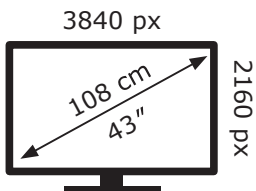

ENERG

LG Electronics

43QNED87B6A

51 kWh/1000h

ABCDEF**G**

84 kWh/1000h

ENERG

LG Electronics