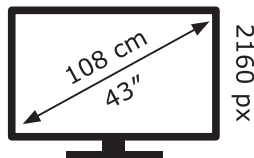

LG Electronics

43UQ75006LF

**54** kWh/1000h

ABCDEF**G**

**80** kWh/1000h

3840 px

2019/2013