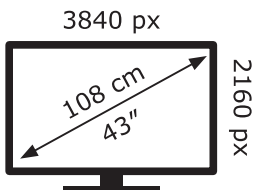

ENERGY

LG Electronics

43UR91006LA

51 kWh/1000h

ABCDEF**G**

88 kWh/1000h

ENERG

LG Electronics