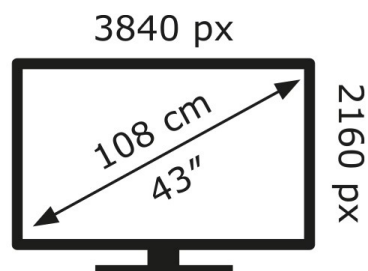

LG Electronics

43UT80006LA

54 kWh/1000h

ABCDEF**G**

83 kWh/1000h

2019/2013