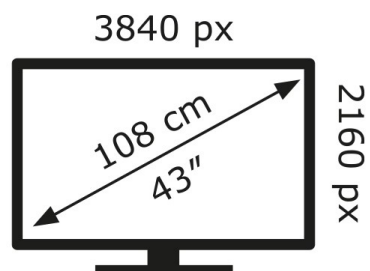

LG Electronics

43UT80006LA

54 kWh/1000h

ABCDEF**G**

83 kWh/1000h

2019/2013