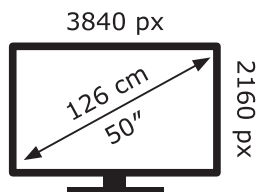

LG Electronics

50NANO766QA

68 kWh/1000h

ABCDEF**G**

97 kWh/1000h

2019/2013