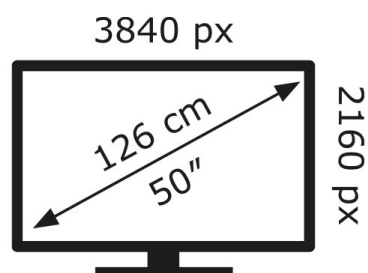

LG Electronics

50NANO81T6B

70 kWh/1000h

ABCDEF**G**

109 kWh/1000h

2019/2013