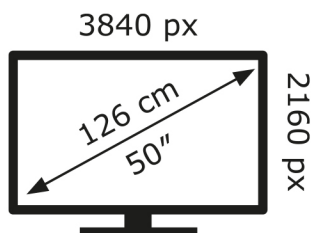

LG Electronics

50QNE80T6A

65 kWh/1000h

ABCDEF**G**

99 kWh/1000h

2019/2013