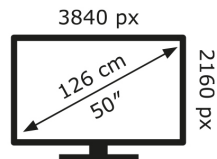

LG Electronics

50QNED816RE

**54** kWh/1000h

ABCDEF**G**

**110** kWh/1000h

2019/2013