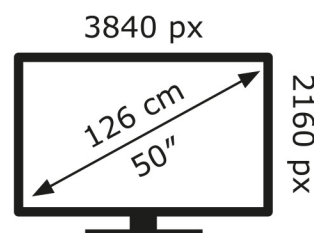

LG Electronics

50QNE87T6B

**54** kWh/1000h

ABCDEF**G**

**110** kWh/1000h

2019/2013