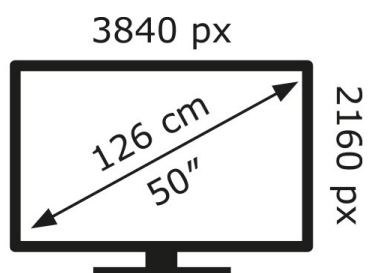

LG Electronics

50UT80006LA

65 kWh/1000h

ABCDEF**G**

99 kWh/1000h

2019/2013