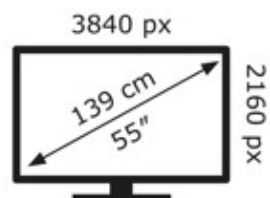

LG Electronics

55NANO81T6A

84 kWh/1000h

ABCDEF**G**

129 kWh/1000h

2019/2013