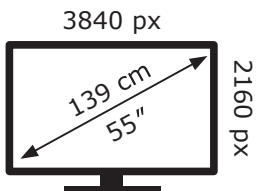

ENERGY

LG Electronics

55NU900B6LA

77 kWh/1000h

ABCDEF**G**

97 kWh/1000h

ENERG

LG Electronics