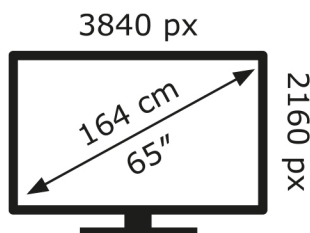

LG Electronics

65QNE80T6A

**85** kWh/1000h

ABCDEF**G**

**160** kWh/1000h

2019/2013