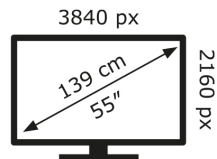

LG Electronics

55QNED816RE

64 kWh/1000h

ABCDEF**G**

129 kWh/1000h

2019/2013