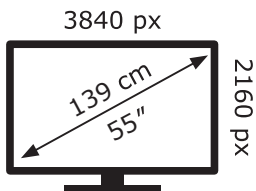

# ENERGY

LG Electronics

55QNE84A6C

**75** kWh/1000h

ABCDEF**G**

**121** kWh/1000h