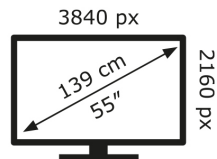

LG Electronics

55QNED866RE

**64** kWh/1000h

ABCDEF**G**

**130** kWh/1000h

2019/2013