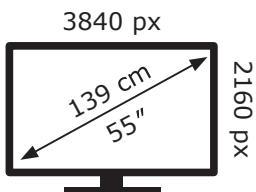

ENERG

LG Electronics

55QNED87B6A

64 kWh/1000h

ABCDEF**G**

119 kWh/1000h

ENERG

LG Electronics