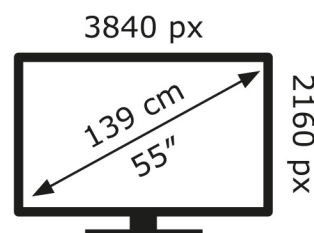

LG Electronics

55QNE87T6B

64 kWh/1000h

ABCDEF**G**

129 kWh/1000h

2019/2013