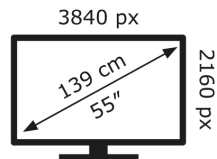

LG Electronics

55UR78006LK

**81** kWh/1000h

ABCDEF**G**

**121** kWh/1000h

2019/2013