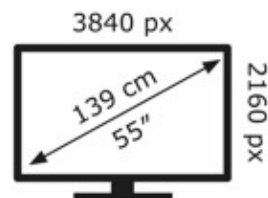

LG Electronics

55UT80006LA

**81** kWh/1000h

ABCDEF**G**

**121** kWh/1000h

2019/2013