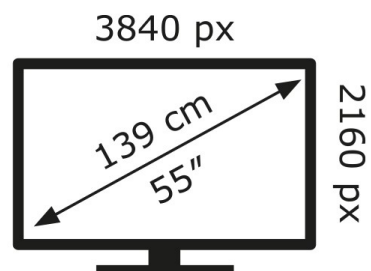

LG Electronics

55UT91006LA

**77** kWh/1000h

ABCDEF**G**

**125** kWh/1000h

2019/2013