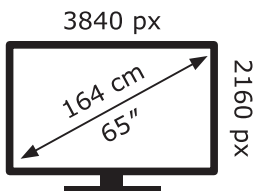

ENERG

LG Electronics

65NANO80A6B

100 kWh/1000h

ABCDEF**G**

152 kWh/1000h