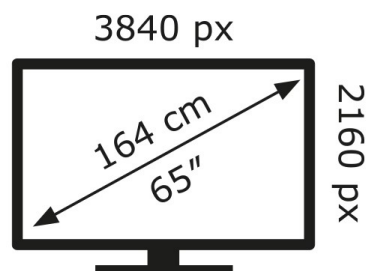

LG Electronics

65NANO81T6A

**111** kWh/1000h

ABCDEF**G**

**162** kWh/1000h

2019/2013