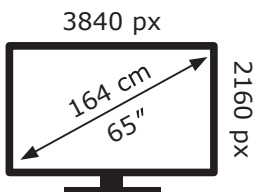

# ENERG

LG Electronics

65NU900B6LA

**100** kWh/1000h

ABCDEF**G**

**152** kWh/1000h