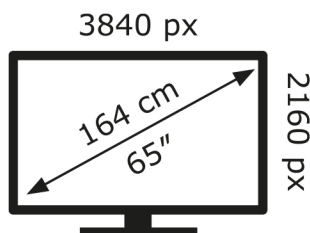

LG Electronics

65QNED80T6A

85 kWh/1000h

ABCDEF**G**

160 kWh/1000h

2019/2013