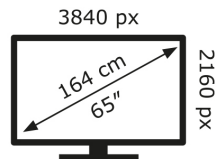

LG Electronics

65QNED816RE

**85** kWh/1000h

ABCDEF**G**

**165** kWh/1000h

2019/2013