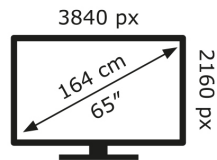

LG Electronics

65QNED866RE

84 kWh/1000h

ABCDEF**G**

167 kWh/1000h

2019/2013