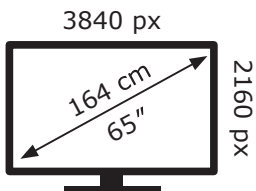

ENERG

LG Electronics

65QNED87B6A

85 kWh/1000h

ABCDEF**G**

145 kWh/1000h

ENERG

LG Electronics