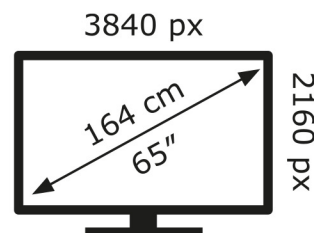

LG Electronics

65QNE87T6B

**85** kWh/1000h

ABCDEF**G**

**165** kWh/1000h

2019/2013