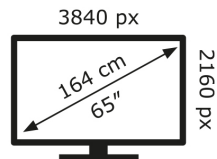

LG Electronics

65QNED916QE

67 kWh/1000h

ABCDEF**G**

229 kWh/1000h

2019/2013