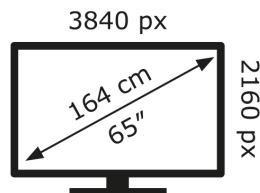

LG Electronics

65QNED91T6A

84 kWh/1000h

ABCDEF**G**

167 kWh/1000h

2019/2013