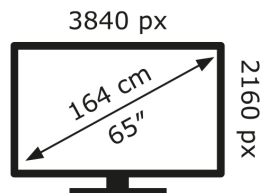

LG Electronics

65QNED91T6A

**84** kWh/1000h

ABCDEF**G**

**167** kWh/1000h

2019/2013