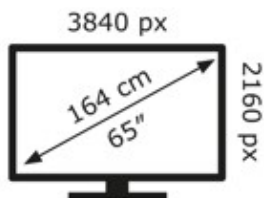

LG Electronics

65UT80006LA

100 kWh/1000h

ABCDEF**G**

152 kWh/1000h

2019/2013