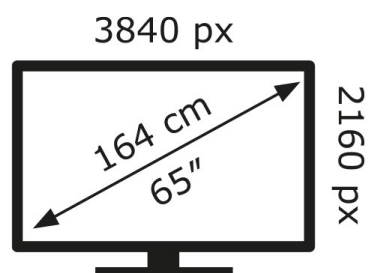

LG Electronics

65UT91006LA

100 kWh/1000h

ABCDEF**G**

157 kWh/1000h

2019/2013