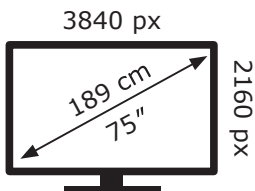

ENERG

LG Electronics

75NU900B6LA

127 kWh/1000h

ABCDEF**G**

159 kWh/1000h

ENERG

LG Electronics