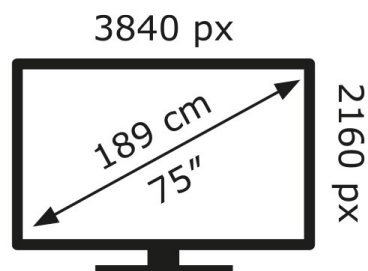

LG Electronics

75QNED80T6A

102 kWh/1000h

ABCDEF**G**

208 kWh/1000h

2019/2013