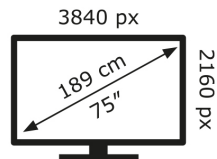

LG Electronics

75QNED816RE

83 kWh/1000h

ABCDEF**G**

214 kWh/1000h

2019/2013