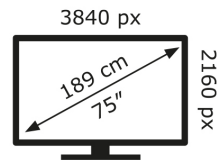

LG Electronics

75QNED866RE

106 kWh/1000h

ABCDEF**G**

207 kWh/1000h

2019/2013