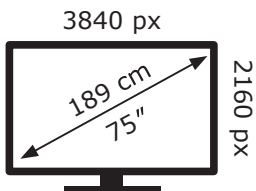

ENERG

LG Electronics

75QNED87B6A

85 kWh/1000h

ABCDEF**G**

186 kWh/1000h

ENERG

LG Electronics