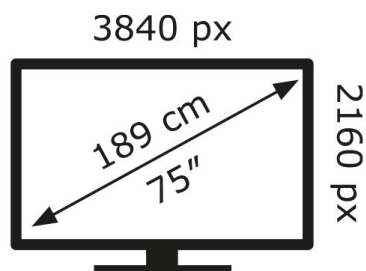

LG Electronics

75QNED87T6B

**83** kWh/1000h

ABCDEF**G**

**214** kWh/1000h

2019/2013