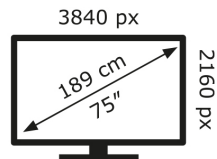

LG Electronics

75QNED916QE

85 kWh/1000h

ABCDEF**G**

275 kWh/1000h

2019/2013