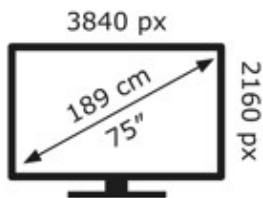

LG Electronics

75UT80006LA

127 kWh/1000h

ABCDEF**G**

190 kWh/1000h

2019/2013