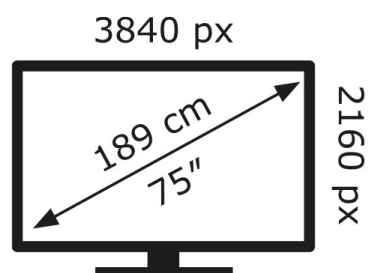

LG Electronics

75UT91006LA

104 kWh/1000h

ABCDEF**G**

202 kWh/1000h

2019/2013